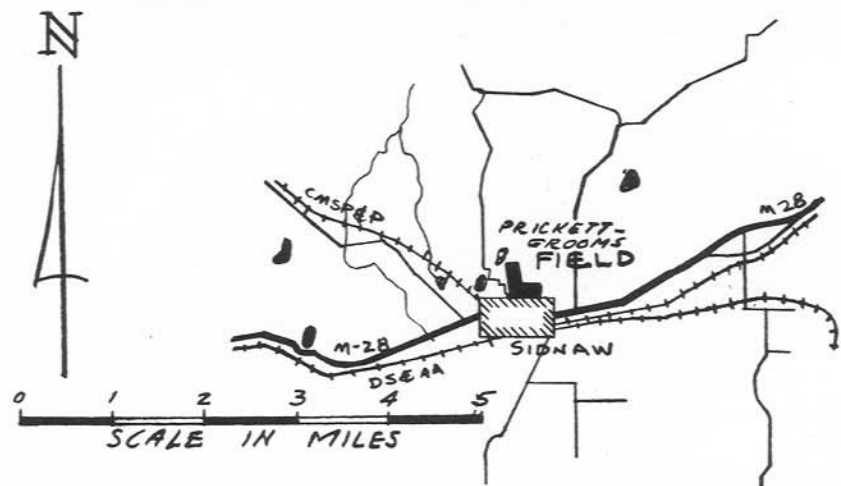

DIAGRAM OF CITY SHOWING LOCATION OF AIRPORT

CLOSE-UP DIMENSIONAL SKETCH OF AIRPORT

				SEC 32-T48N-R35W	NAME OF AIRPORT	PRICKETT-GROOMS FIELD
				ALTITUDE 1300'	CITY OR TOWN	SIDNAW
				LATITUDE 46°30'45"	COUNTY	HOUGHTON
				LONGITUDE 88°42'30"	STATE	MICHIGAN
1.	BEARING CORR. E/W STRIP MKRS. ADDED	B.F.Y.	6-9-47	DRAWN BY	H. H. H.	DATE 6-7-44
NO.	REVISIONS	BY	DATE	DRAWN BY	H. H. H.	DATE 6-7-44