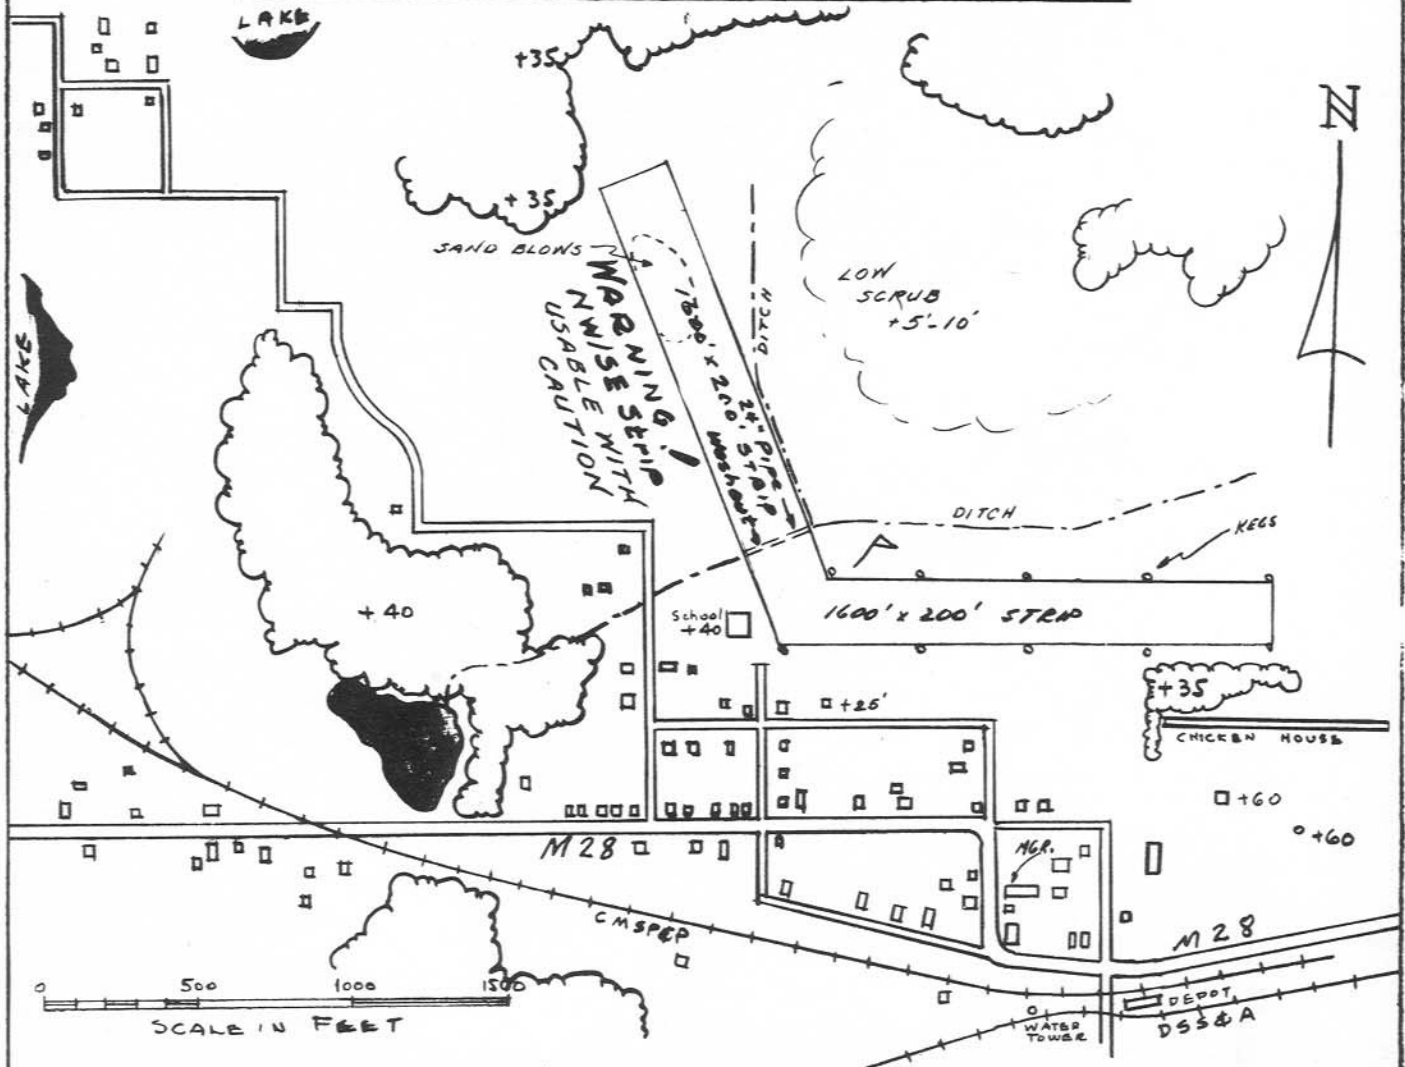

DIAGRAM OF CITY SHOWING LOCATION OF AIRPORT

CLOSE-UP DIMENSIONAL SKETCH OF AIRPORT

				SEC 32-T48N-R35W	NAME OF AIRPORT	PRICKETT-GROOMS FIELD
				ALTITUDE 1300'	CITY OR TOWN	SIDNAW
				LATITUDE 46°30'45"	COUNTY	HOUGHTON
				LONGITUDE 88°42'30"	STATE	MICHIGAN
1.	BEARING CORR. E/W STRIP MKRS. ADDED	B.F.Y.	6-9-47	DRAWN BY	H. H. H.	DATE 6-7-44
NO.	REVISIONS	BY	DATE	DRAWN BY	H. H. H.	DATE 6-7-44